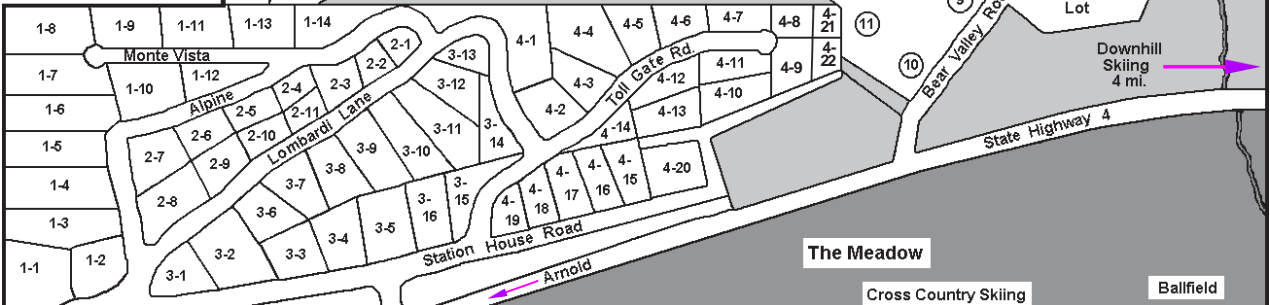

- ① The Lodge, General Store
- ② Commercial Center
- ③ Snowmobile Center
- ④ County Services Building, Library
- ⑤ Perry Walther Community Center
- ⑥ Sundowner Condos
- ⑦ CondoBear
- ⑧ Creekside Condos
- ⑨ Sheriff, Firehouse
- ⑩ Gas, Bike, Cross-Country Skiing
- ⑪ Storage Building
- ⑫ Tamarack Condos, Laundromat
- ⑬ BaseCamp
- ⑭ School

all rights reserved Bear Valley Real Estate 2003

PO Box 5250
 Bear Valley
 CA 95223
 209-753-2334

presents
Bear Valley

Common Areas

Future Development

The Meadow

Cross Country Skiing

Ballfield

Downhill Skiing 4 mi.