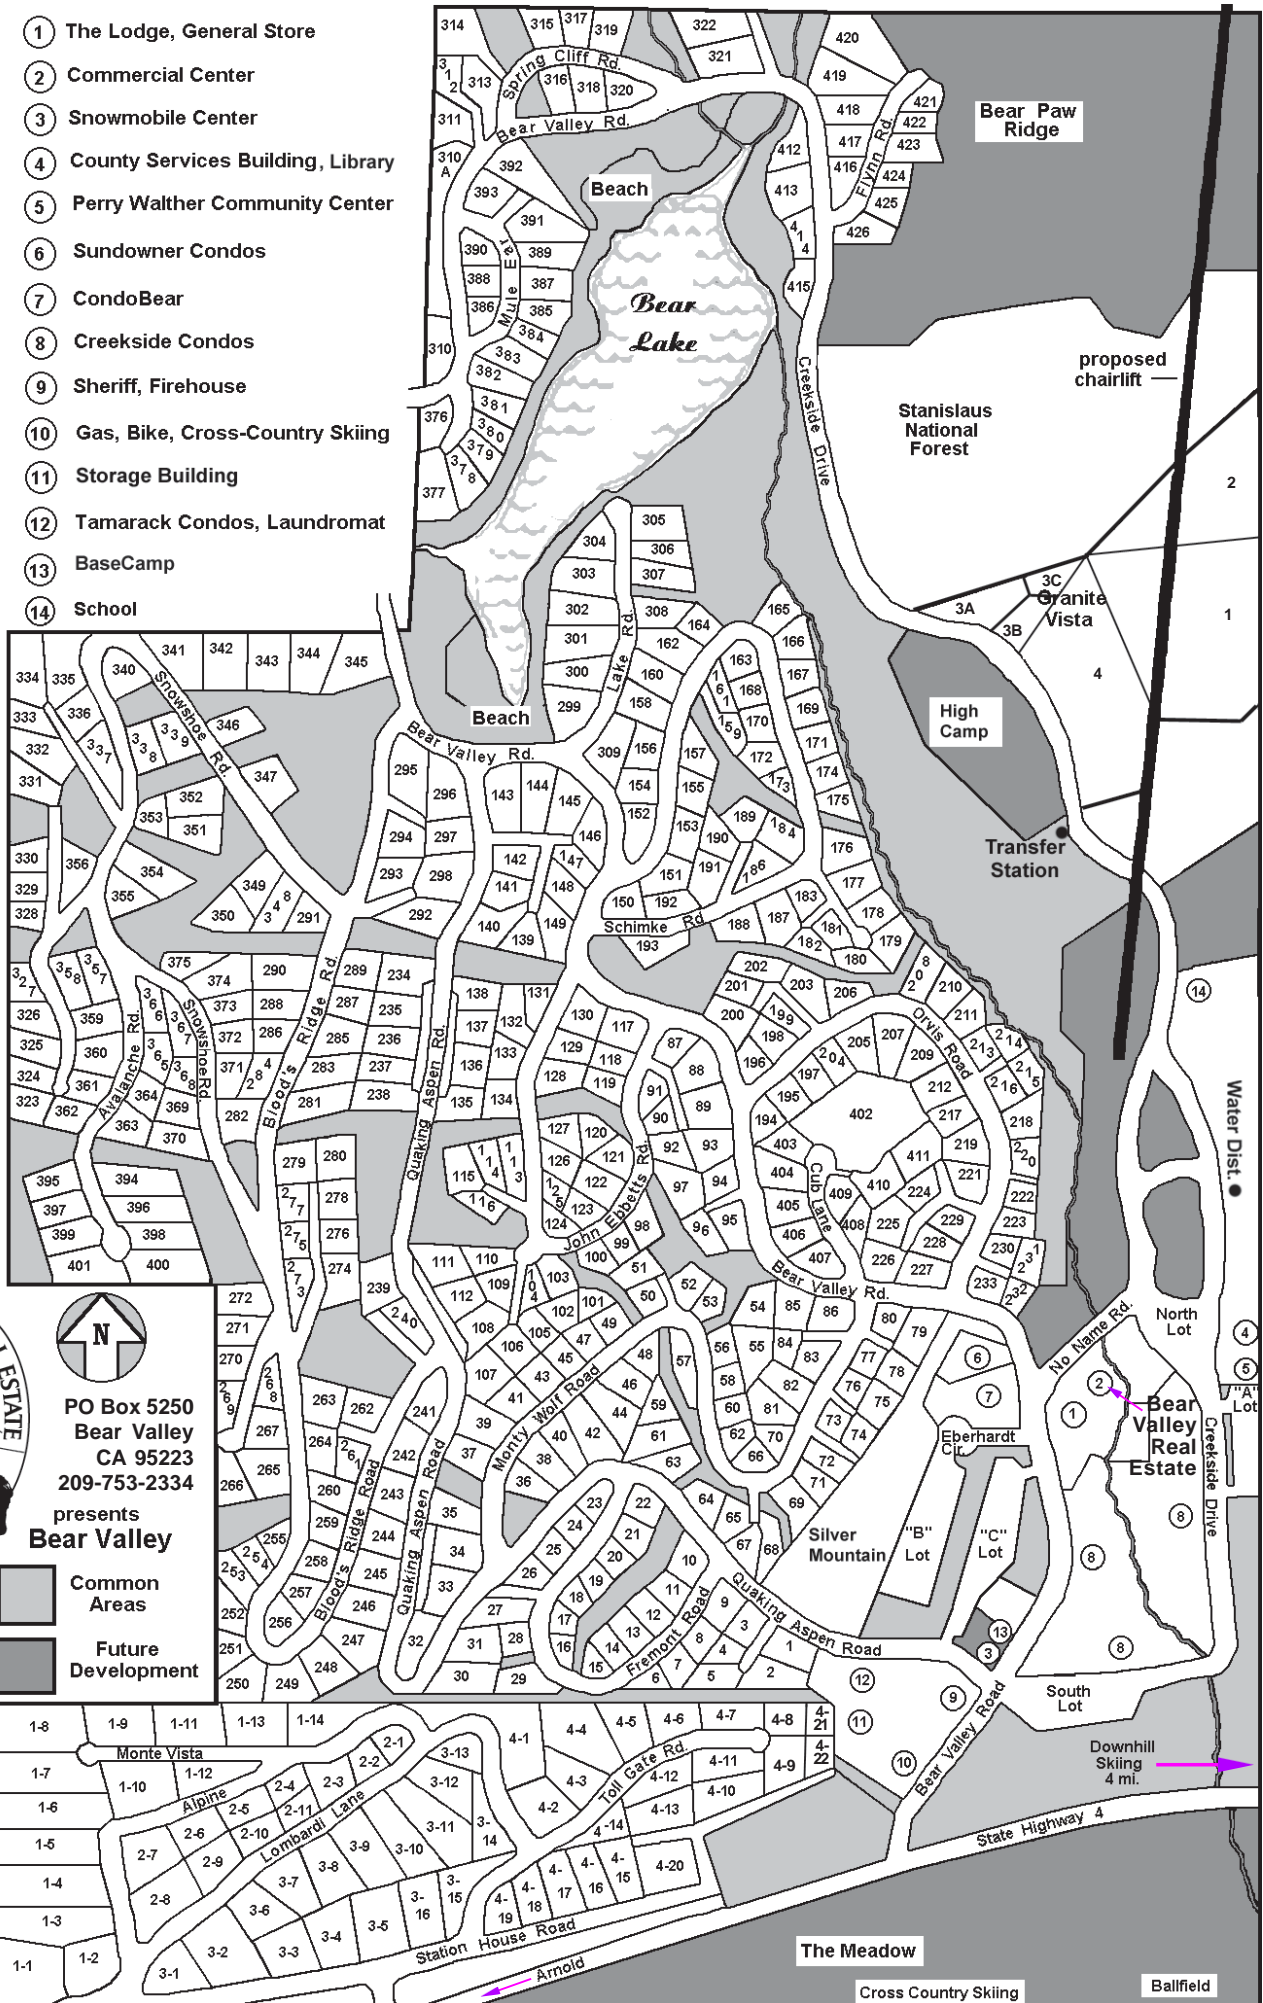

- ① The Lodge, General Store
- ② Commercial Center
- ③ Snowmobile Center
- ④ County Services Building, Library
- ⑤ Perry Walther Community Center
- ⑥ Sundowner Condos
- ⑦ CondoBear
- ⑧ Creekside Condos
- ⑨ Sheriff, Firehouse
- ⑩ Gas, Bike, Cross-Country Skiing
- ⑪ Storage Building
- ⑫ Tamarack Condos, Laundromat
- ⑬ BaseCamp
- ⑭ School

all rights reserved Bear Valley Real Estate 2003

PO Box 5250
Bear Valley
CA 95223
209-753-2334

presents
Bear Valley

Common Areas

Future Development