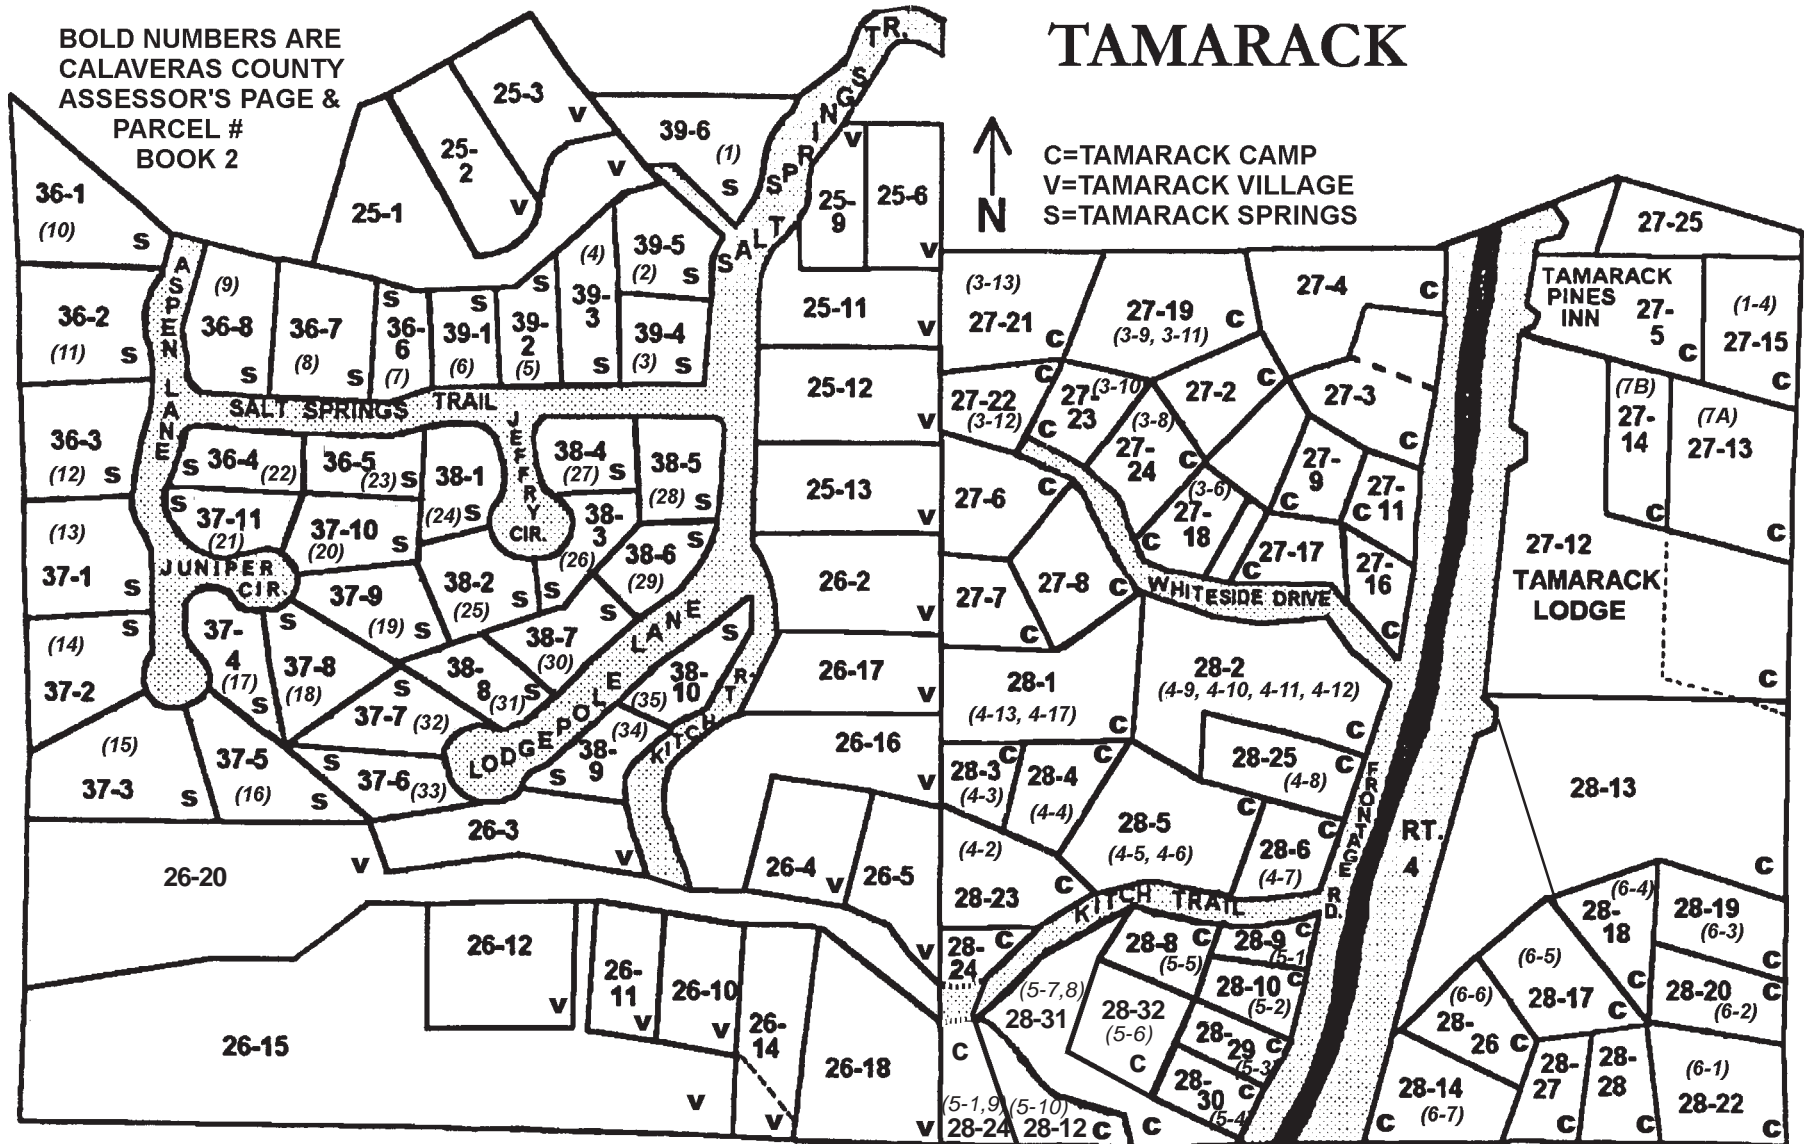

BOLD NUMBERS ARE
CALAVERAS COUNTY
ASSESSOR'S PAGE &
PARCEL #
BOOK 2

TAMARACK

C=TAMARACK CAMP
V=TAMARACK VILLAGE
S=TAMARACK SPRINGS

NUMBERS IN PARENTHESES ARE THE OLD SUBDIVISION NUMBER SYSTEM.

All Rights Reserved © 2005 Bear Valley Real Estate